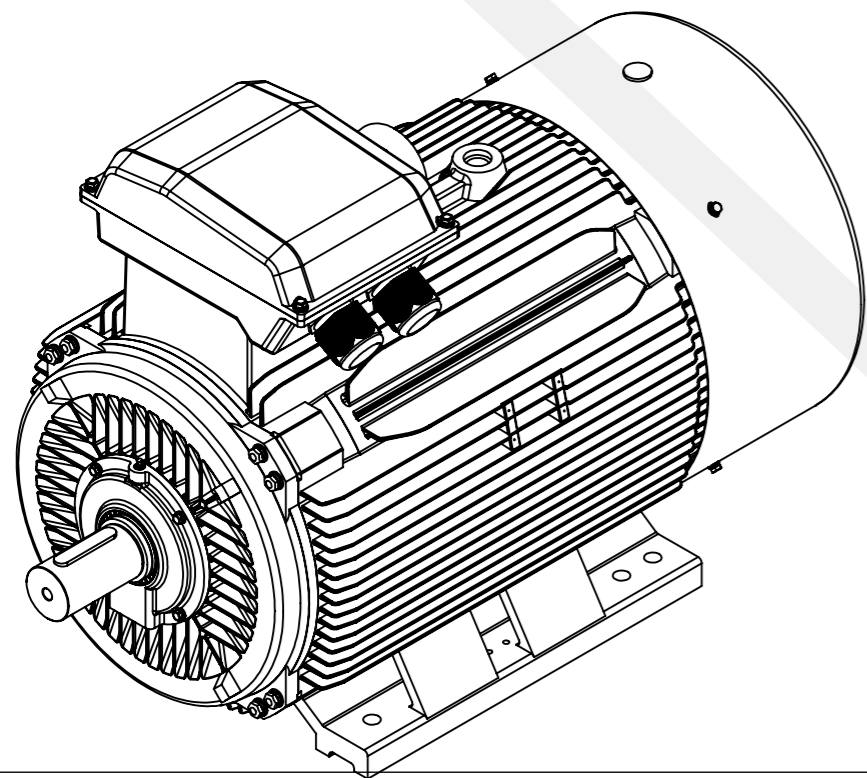

Electric s.r.o.

2LC-355M-4-6-8 B3
Mounting diagram