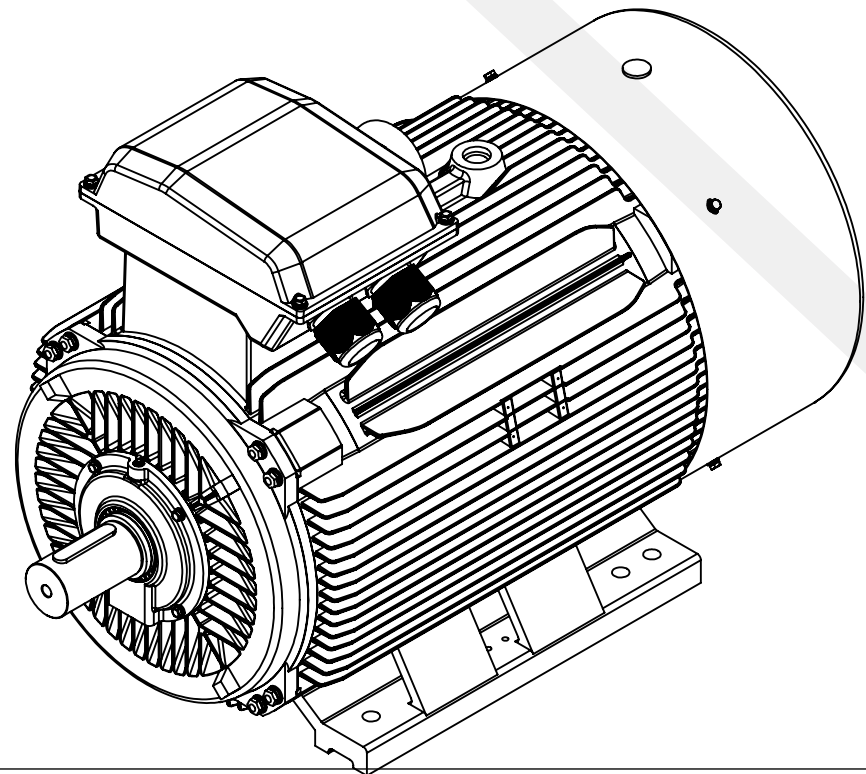

Electric s.r.o.

2LC-355L-4-6-8 B3
Mounting diagram