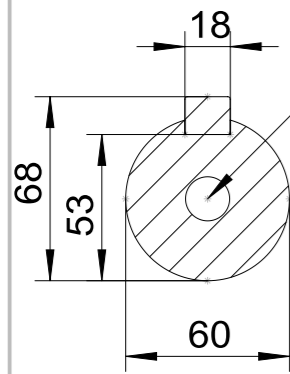

A  
1:3

M20X42

2LC-250M-B3 2  
Mounting diagram