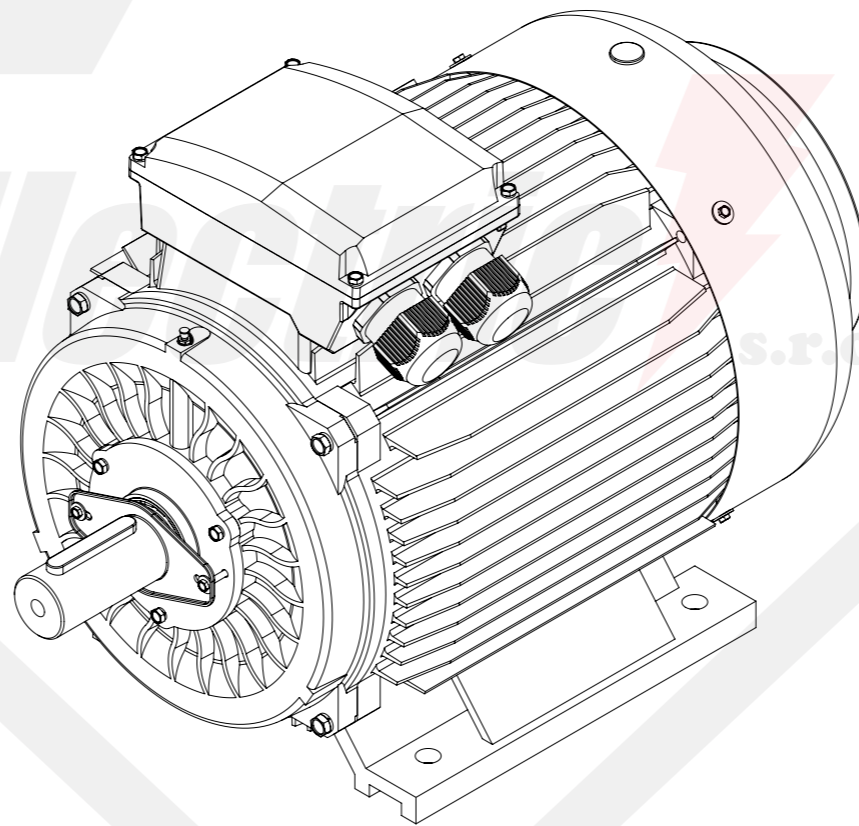

A  
1:3

M20X42

2LC-250M-B3 2  
Mounting diagram