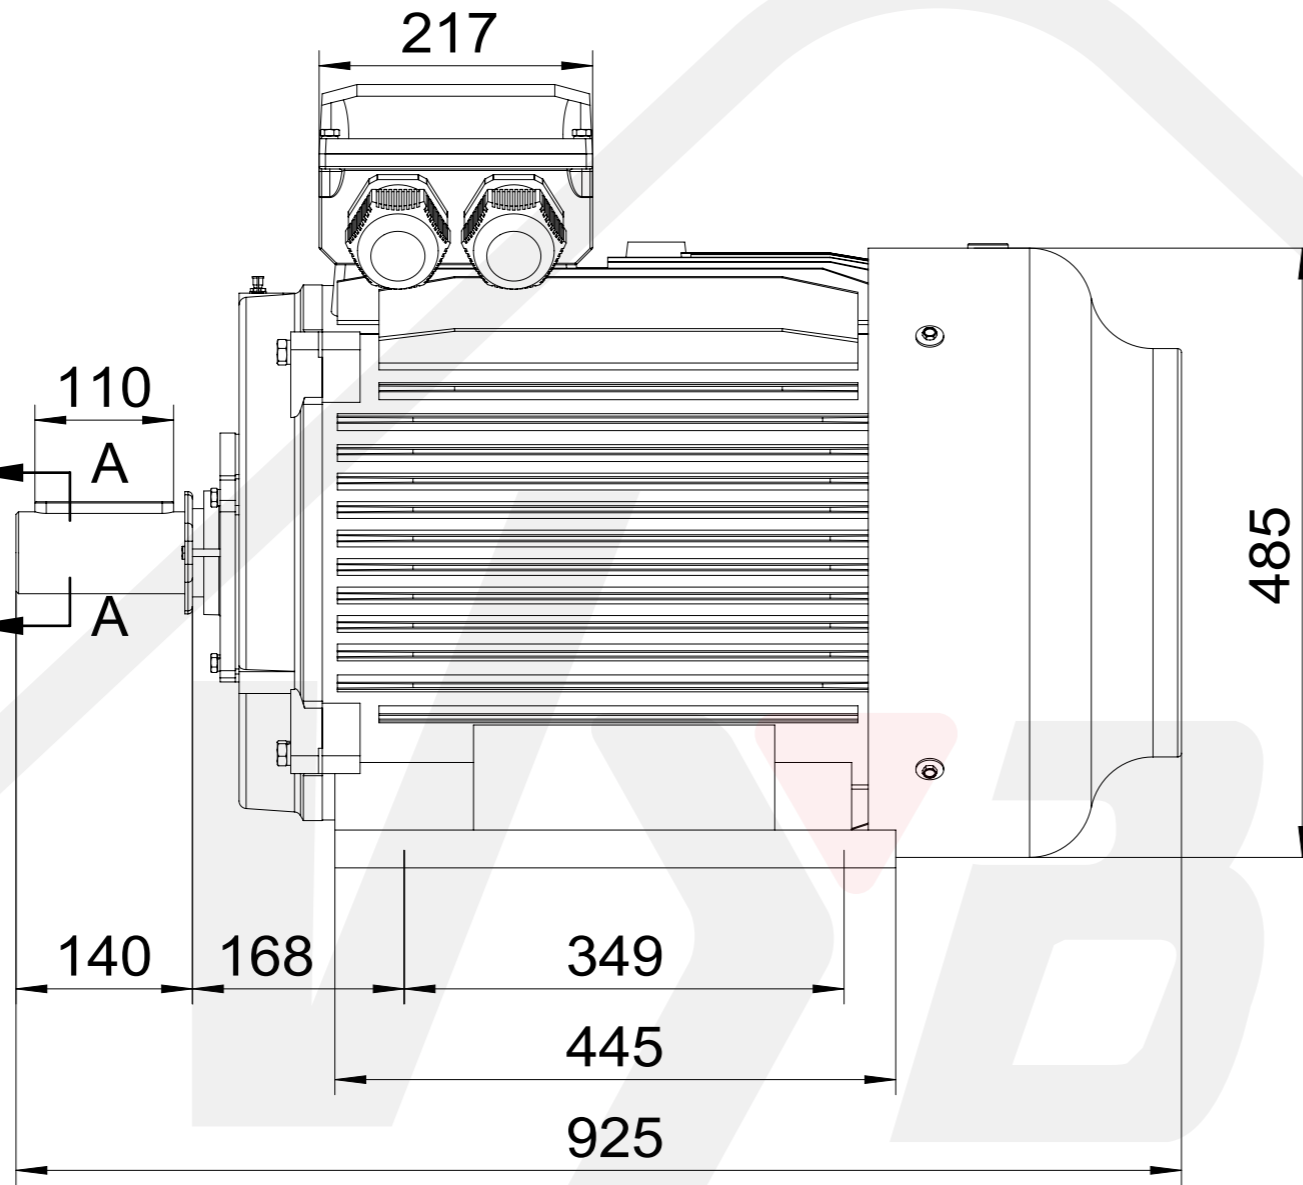

A  
1:3

M20X42

2LC-250M-B3 2  
Mounting diagram