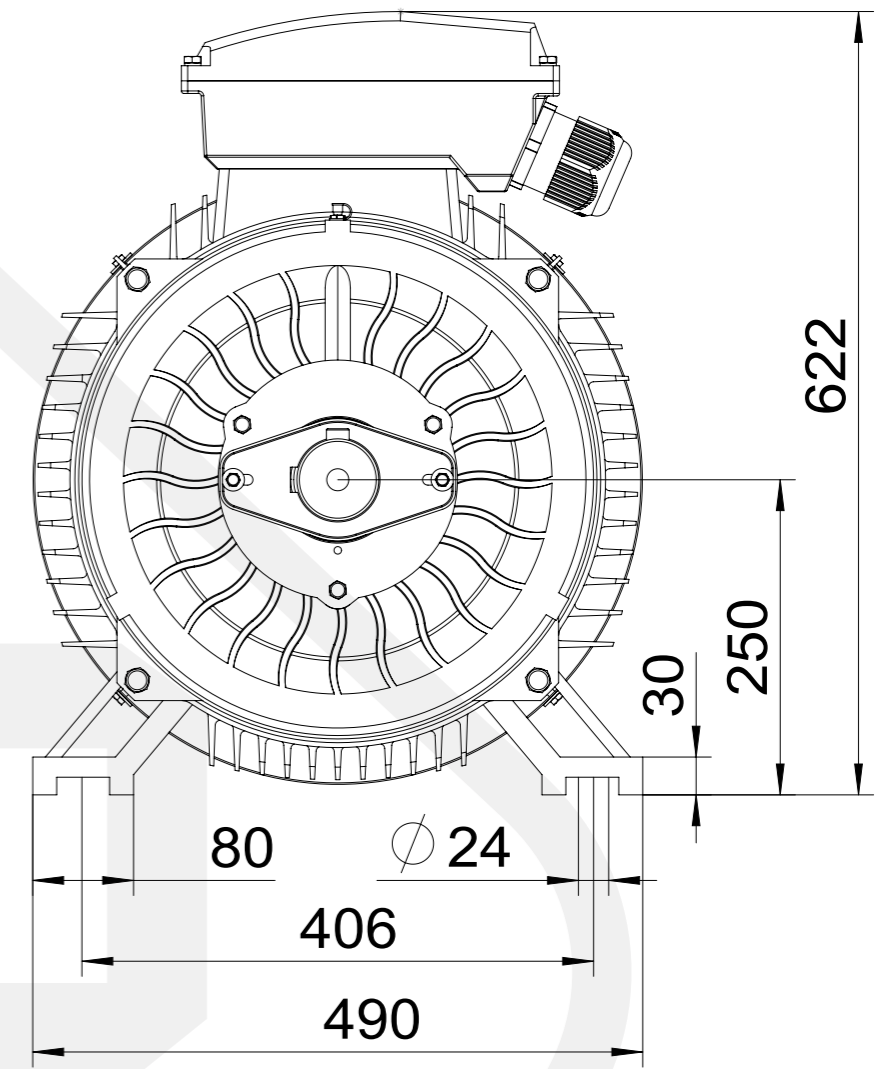

A  
1:3

M20X42

2LC-250M-B3 2  
Mounting diagram