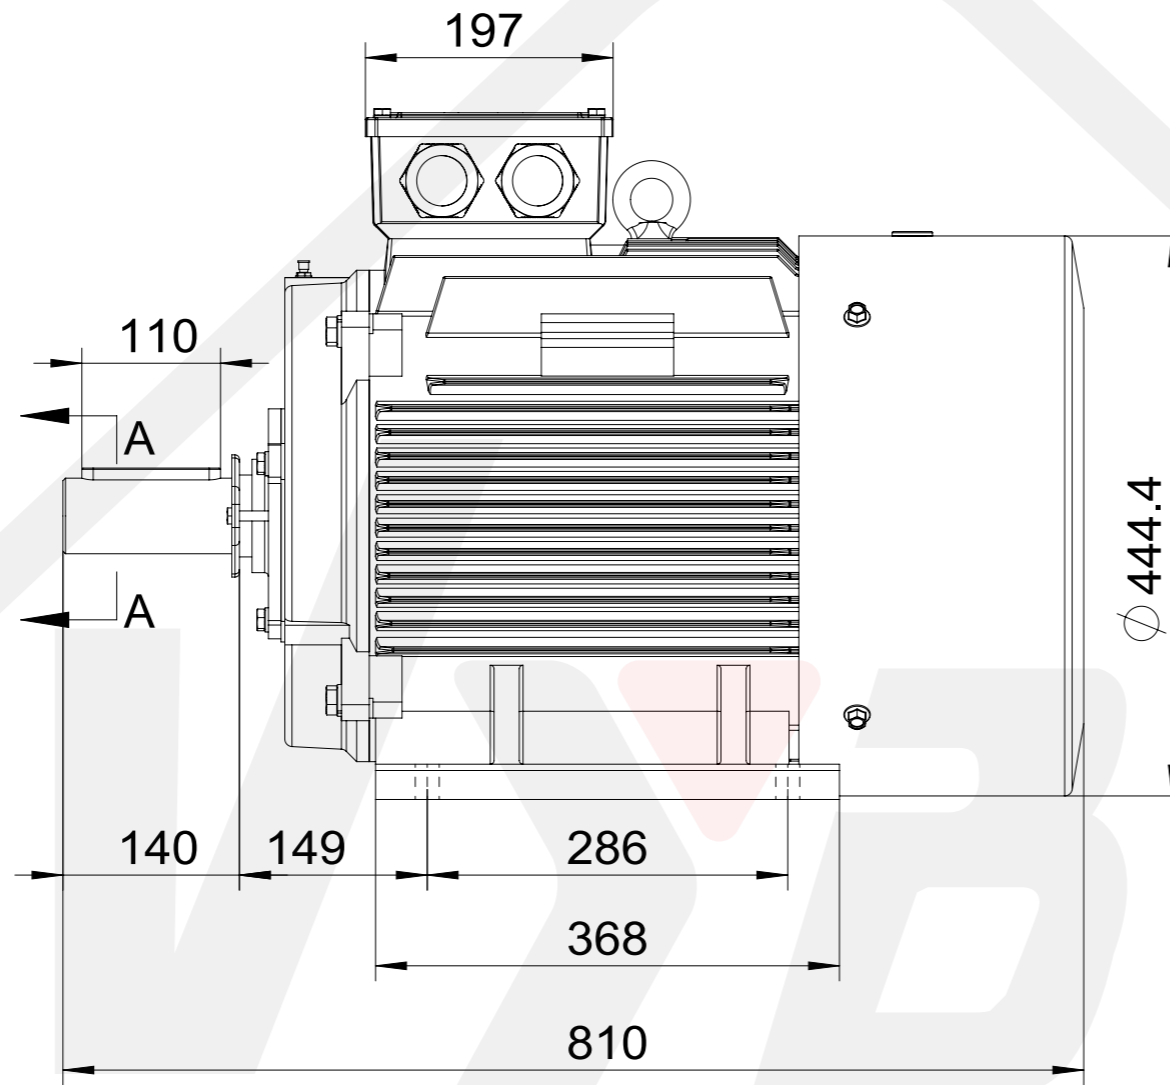

A-A

1:6

Electric  s.r.o.

1LC-225S-B3
Mounting diagram