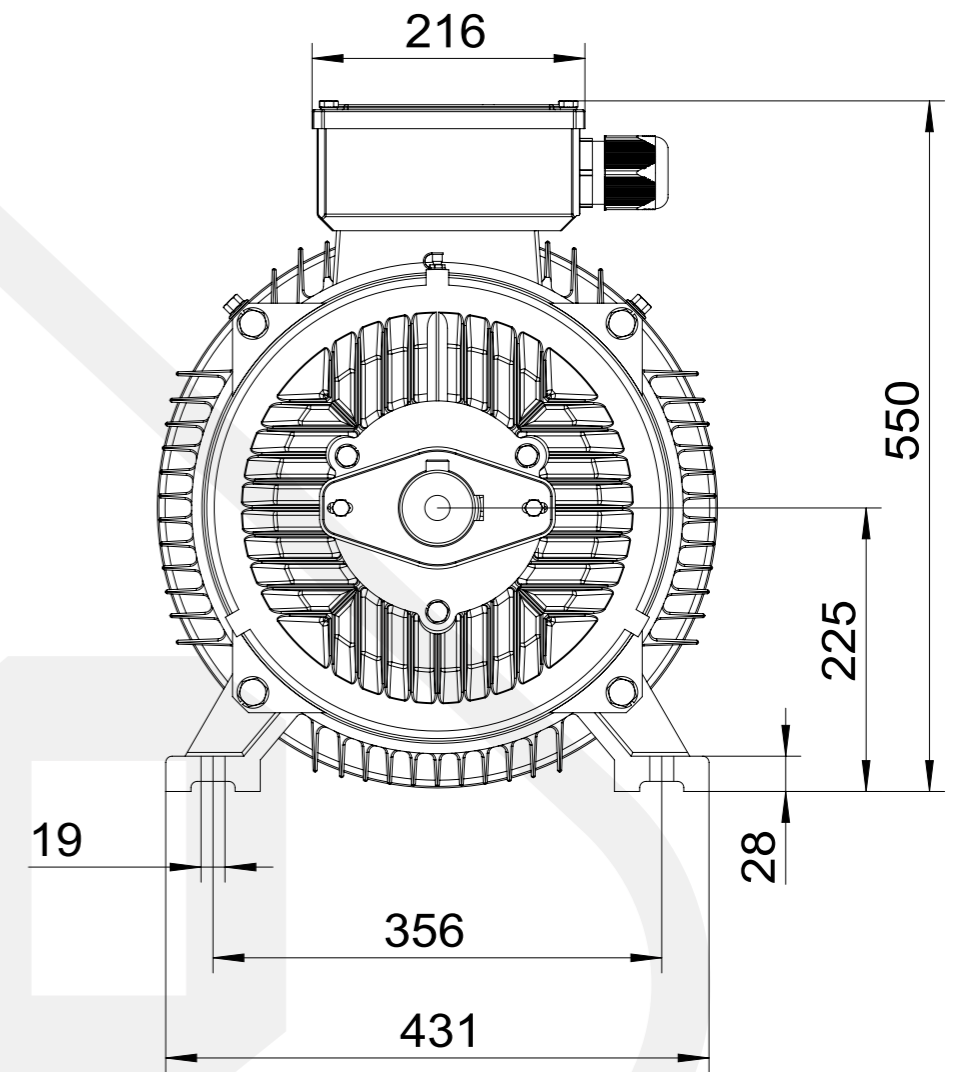

A-A

1:6

Electric  s.r.o.

1LC-225S-B3
Mounting diagram