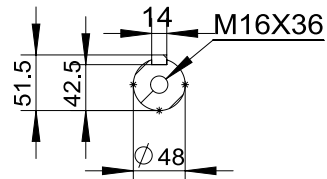

A-A
1:7

Electric  s.r.o.

1LC-180L-B35
Mounting diagram