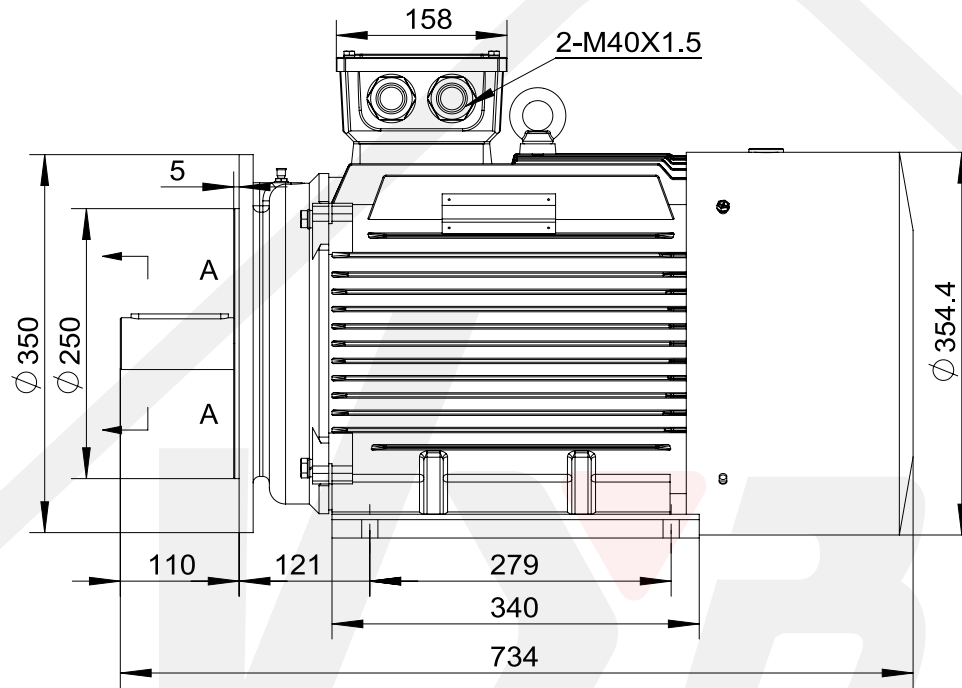

A-A
1:7

Electric  s.r.o.

1LC-180L-B35
Mounting diagram