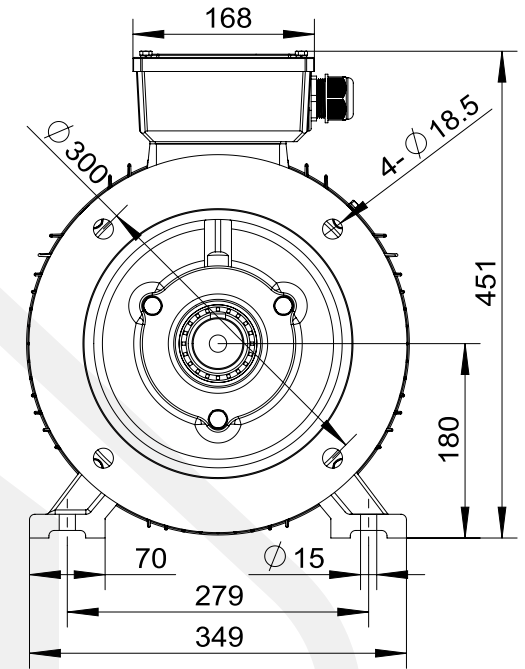

A-A
1:7

Electric  s.r.o.

1LC-180L-B35
Mounting diagram