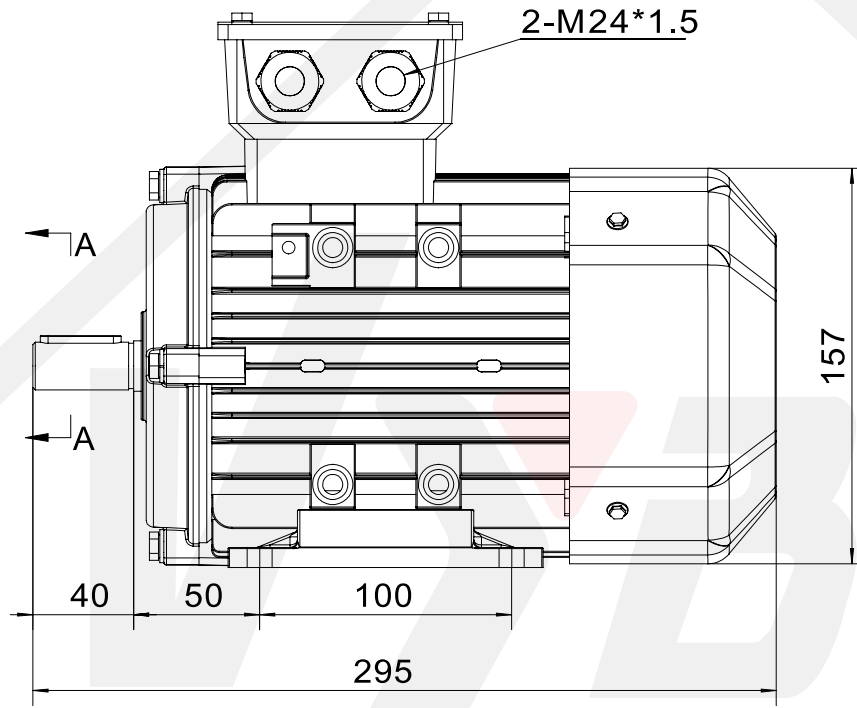

A-A
1:3

Electric s.r.o.

2AL-80M-B3

Mounting diagram