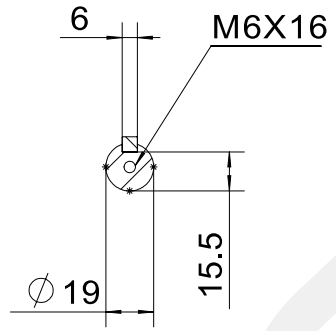

A-A
1:3

Electric s.r.o.

2AL-80M-B3

Mounting diagram