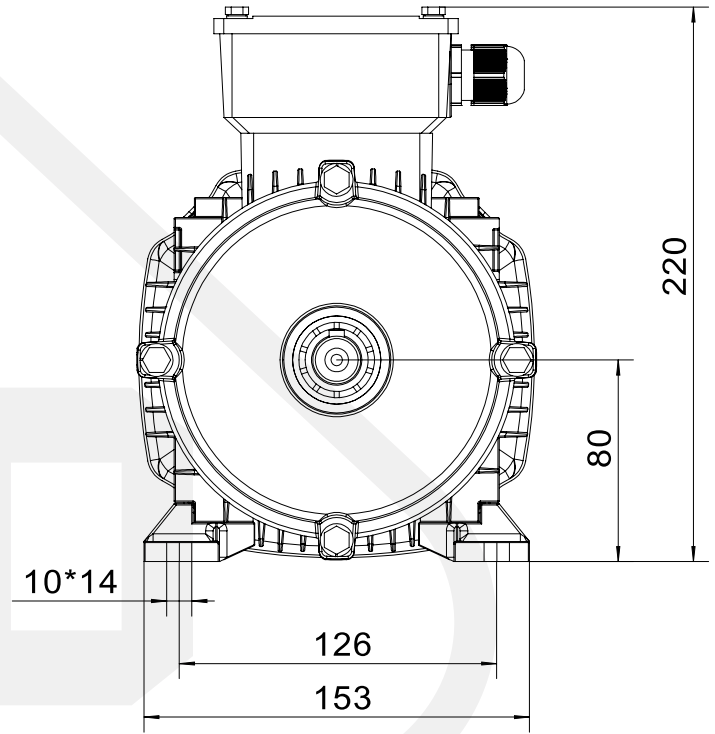

A-A
1:3

Electric s.r.o.

2AL-80M-B3

Mounting diagram