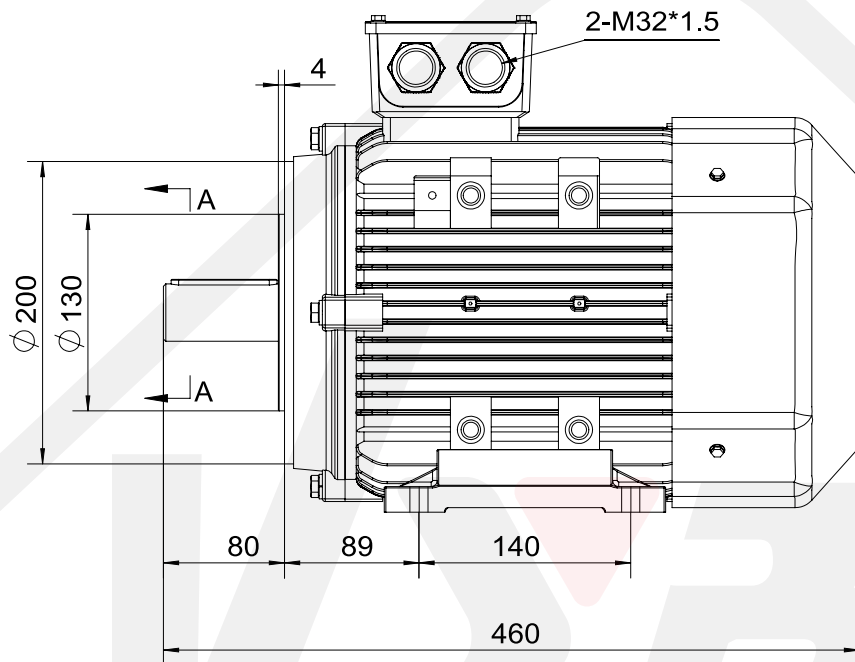

A-A
1:5

Electric s.r.o.

2AL-132S-B34
Mounting diagram