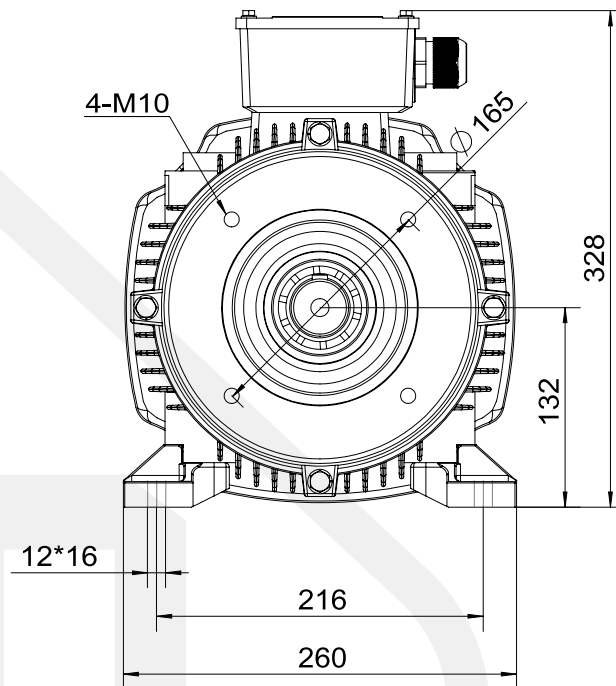

A-A
1:5

Electric s.r.o.

2AL-132S-B34
Mounting diagram